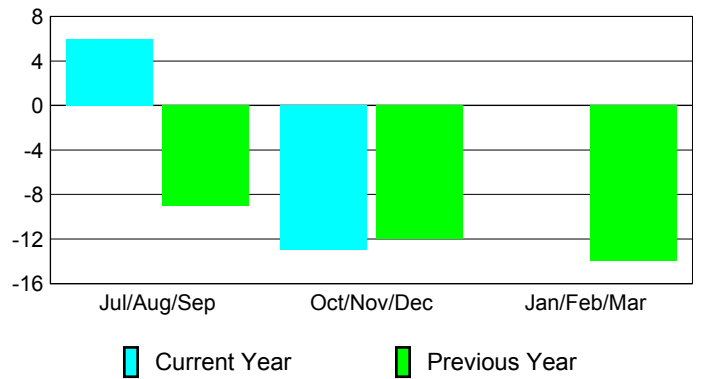

Club Results 2012-2013

Goal, New, Dropped, Gain/Loss

MEMBERSHIP

Membership Results
2012-2013

Membership
2011-2012

Month	Net Memb Goal	Actual New Memb	Actual Dropped Memb	Gain/Loss of Memb	Gain/Loss of Memb
Jul/Aug/Sep	-5	24	-18	6	-9
Oct/Nov/Dec	-2	25	-38	-13	-12
Jan/Feb/Mar	1				-14
Totals	-6	49	-56	-7	-35

Membership Results 2012-2013

Goal, New, Dropped, Gain/Loss

Comparison of Club Gain/Loss

Current Year Compared to the Previous Year

Comparison of Membership Gain/Loss

Current Year Compared to the Previous Year

YTD Status Quo Clubs 2012-2013

Status Quo Clubs Compared to Status Quo Members

Gender Comparison 2012-2013

Jul/Aug/Sep

Oct/Nov/Dec

Jan/Feb/Mar

Male

Female