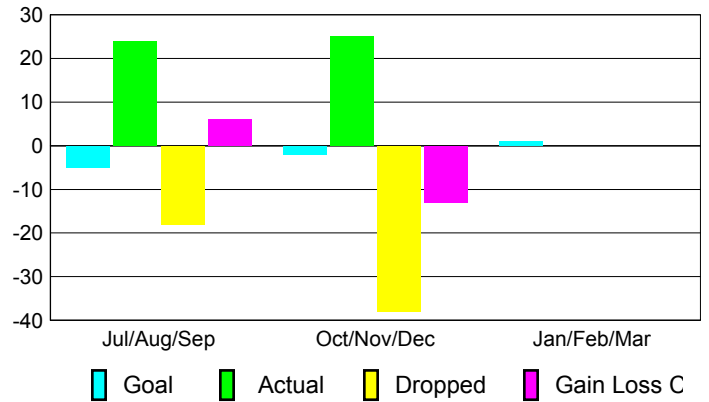

Club Results 2012-2013

Goal, New, Dropped, Gain/Loss

MEMBERSHIP

Membership Results
2012-2013

Membership
2011-2012

Month	Net Memb Goal	Actual New Memb	Actual Dropped Memb	Gain/Loss of Memb	Gain/Loss of Memb
Jul/Aug/Sep	-5	24	-18	6	-9
Oct/Nov/Dec	-2	25	-38	-13	-12
Jan/Feb/Mar	1				-14
Totals	-6	49	-56	-7	-35

Membership Results 2012-2013

Goal, New, Dropped, Gain/Loss

Comparison of Club Gain/Loss

Current Year Compared to the Previous Year

Comparison of Membership Gain/Loss

Current Year Compared to the Previous Year